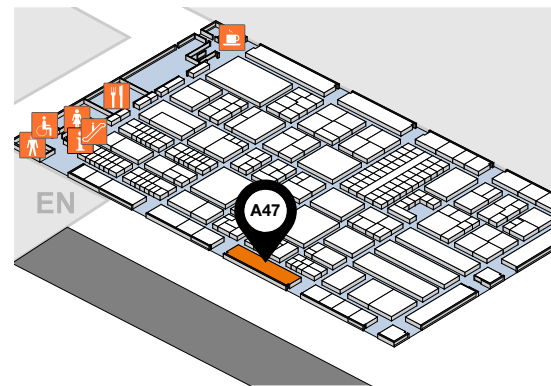

● *Sake and Sweets*
Tuesday, March 20 th 11:15-11:45

Find out more about our exciting seminars and request your voucher at

<https://prowein.messe-dus.co.jp/JP-pavilion>

Seminars have limited capacity (**25 participants**). Your participation will be determined on a first-come, first-served basis, so hurry up and claim your voucher!